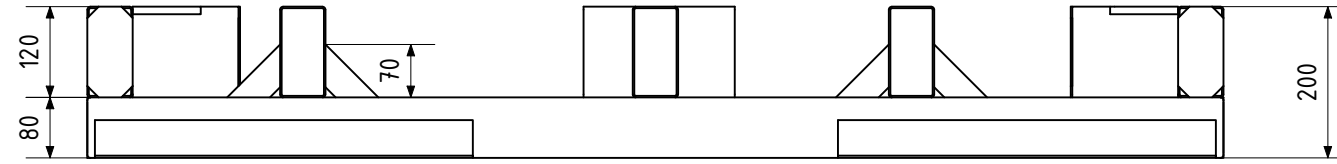

120x60x3

120x60x3

120x60x3

120x60x3

120x60x3

Angle bar 50x50x3

160x80x3

120x60x3

120x60x3

160x80x3

80x60x1,5

Designed by Sz.Zameęta	Edited by	Order number	Date 20.11.2019	Format A3	Scale 1:10
Remarks HDG				Material Steel	
Drawing Underground rack HHT3				Number 1057.00.B	

Designed by Sz.Zameęta	Edited by	Order number	Date 20.11.2019	Format A3	Scale 1:10
			Remarks HDG		Material
Drawing Underground rack HHT3				Number 1057.01.B	