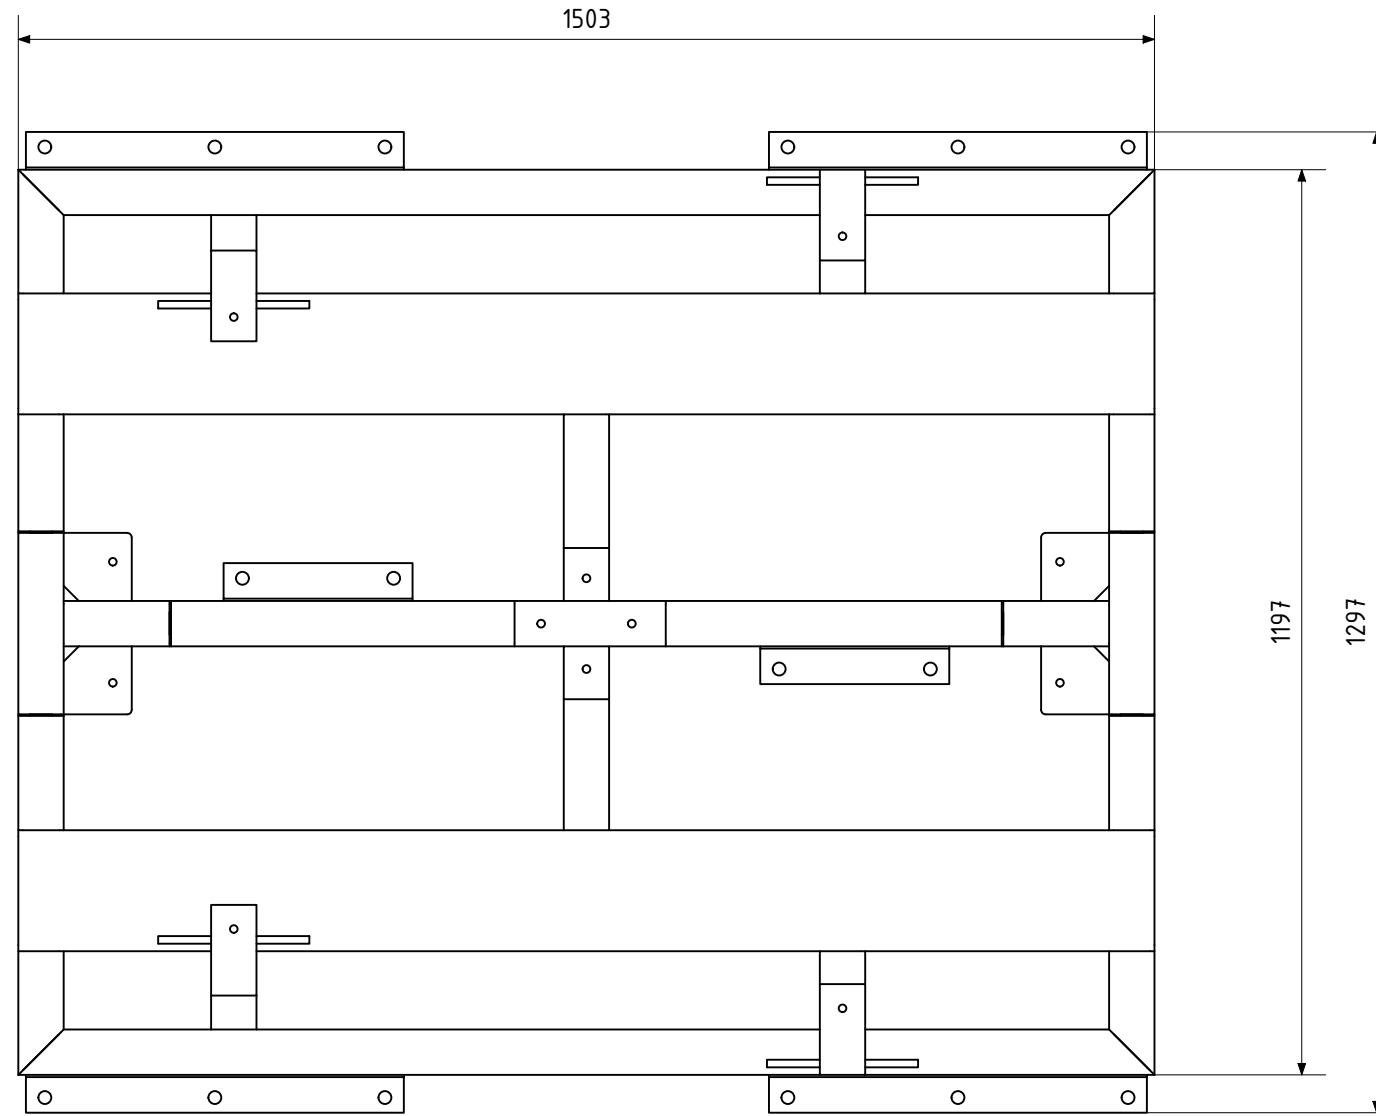

120x60x3

120x60x3

120x60x3

120x60x3

120x60x3

Angle bar 50x50x3

160x80x3

120x60x3

120x60x3

160x80x3

80x60x1,5

Designed by Sz.Zameęta	Edited by	Order number	Date 20.11.2019	Format A3	Scale 1:10
Remarks HDG				Material Steel	
Drawing Underground rack HHT3				Number 1057.00.B	

Designed by Sz.Zameęta	Edited by	Order number	Date 20.11.2019	Format A3	Scale 1:10
			Remarks HDG		Material
Drawing Underground rack HHT3				Number 1057.01.B	